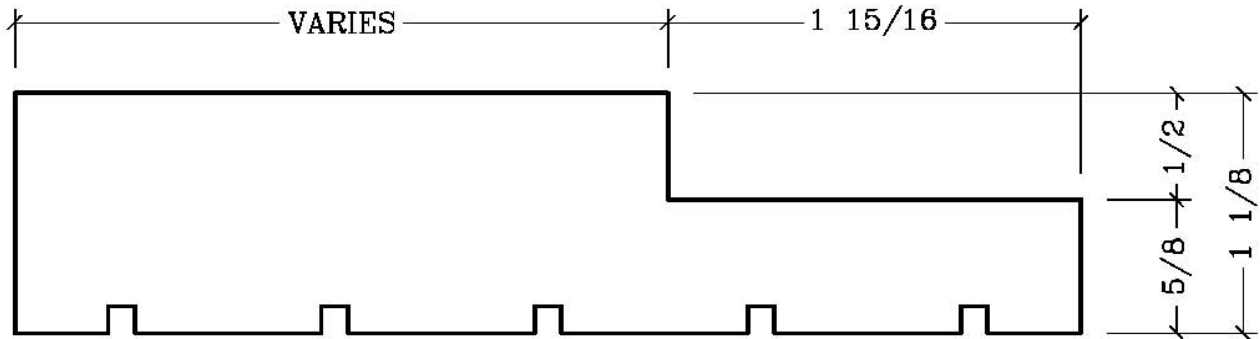

Single Rabbet Jamb

SINGLE RABBET JAMB

NOTE:

OVERALL SIDE JAMB
LENGTH IS DOOR SIZE +5/8"
EX. 6/8=80 5/8"

NOTE:

OVERALL HEAD JAMB
LENGTH IS DOOR SIZE
EX. 3/0=36"

SIDE JAMB RABBET