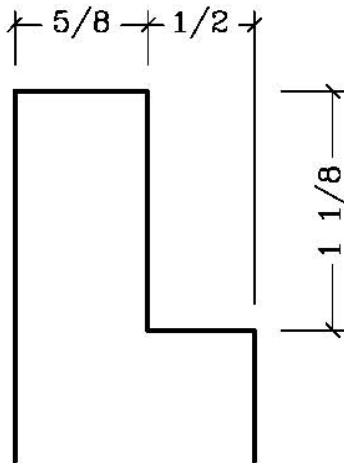

Single Rabbet Jamb

SINGLE RABBET JAMB

NOTE:

OVERALL SIDE JAMB
LENGTH IS DOOR SIZE +5/8"
EX. 6/8=80 5/8"

NOTE:

OVERALL HEAD JAMB
LENGTH IS DOOR SIZE
EX. 3/0=36"

SIDE JAMB RABBET