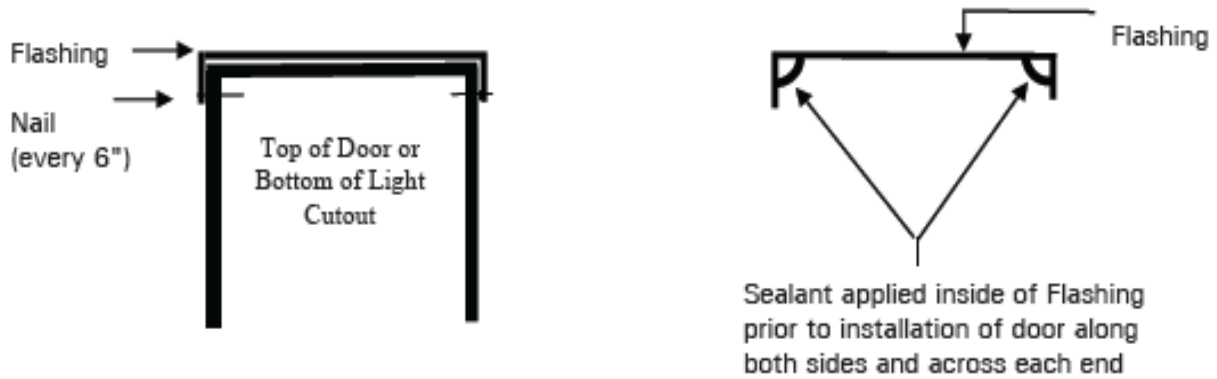

PROPER INSTALLATION OF FLASHING AT THE TOP OF THE DOOR

PROPER INSTALLATION OF EXTERIOR VISION KIT WITH WOOD STOPS

OSHKOSH

Door Company
FOR MORE INFORMATION
Call 920-233-6161
www.oshkoshdoor.com

Flashing Installation For Exterior Doors