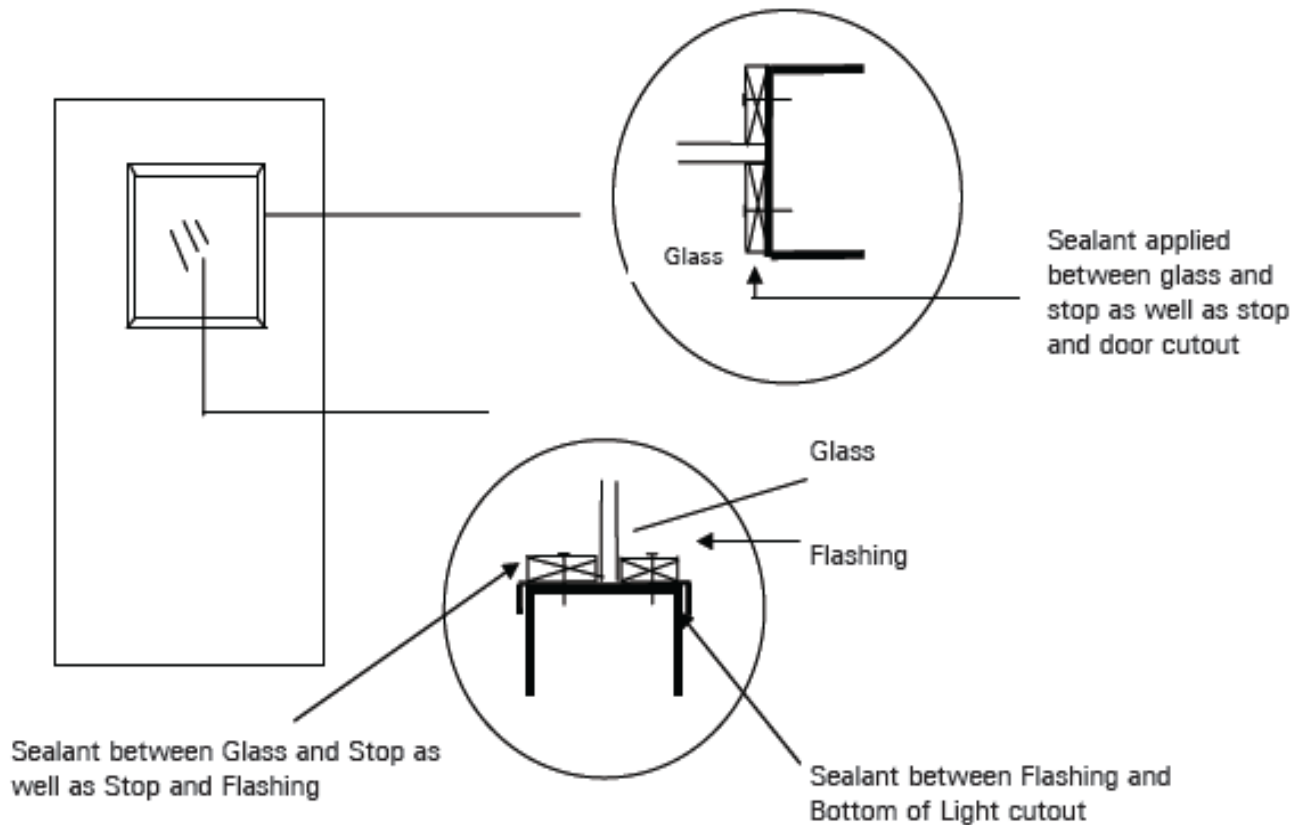

PROPER INSTALLATION OF FLASHING AT THE TOP OF THE DOOR

PROPER INSTALLATION OF EXTERIOR VISION KIT WITH WOOD STOPS

OSHKOSH

Door Company
FOR MORE INFORMATION
Call 920-233-6161
www.oshkoshdoor.com

Flashing Installation For Exterior Doors

DETAIL DRAWING SHEET **DD912**

DATE: 4/2013

SHEET OF