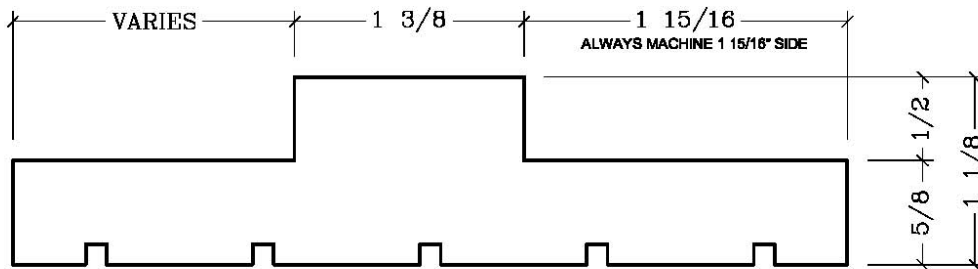

Double Rabbet Jamb

DOUBLE RABBET JAMB

NOTE:

OVERALL SIDE JAMB
LENGTH IS DOOR SIZE +5/8"
EX. 6/8=80 5/8"

NOTE:

OVERALL HEAD JAMB
LENGTH IS DOOR SIZE
EX. 3/0=36"

SIDE JAMB RABBET