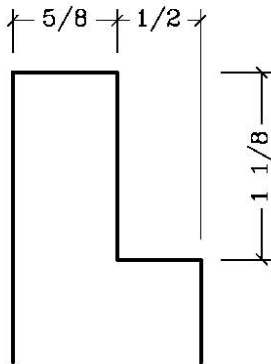

Double Rabbet Jamb

DOUBLE RABBET JAMB

NOTE:

OVERALL SIDE JAMB
LENGTH IS DOOR SIZE +5/8"
EX. 6/8=80 5/8"

NOTE:

OVERALL HEAD JAMB
LENGTH IS DOOR SIZE
EX. 3/0=36"

SIDE JAMB RABBET