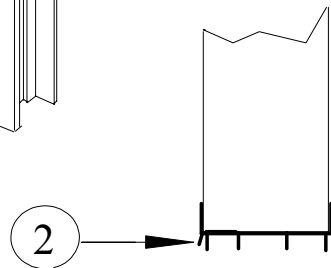

NOTE: DECIBEL PLUG IS TO BE INSTALLED AGAINST THE FLOOR AND STOP OF THE FRAME ON THE HINGE AND STRIKE JAMB.

ITEM NO.	DESCRIPTION SEAL SET NO. 13		
1	DHSI	105	ADHESIVE GASKETING
2	DHSI	CS	CAP SWEEP DOOR BOTTOM
3	DHSI	DP	ADHESIVE DECIBEL PLUG

NOTES;

1. THIS DRAWING REFERS TO SEAL ORIENTATION ONLY.
2. REFER TO SEAL MANUFACTURERS INSTALLATION INSTRUCTIONS FOR APPROPRIATE INSTALLATION TECHNIQUE AS DETERMINED PER SEAL BEING USED.
3. DOOR BOTTOM MUST SEAL AGAINST A SOLID SMOOTH SURFACE
4. DRAWING NOT TO SCALE.
5. OSHKOSH DOOR COMPANY RESERVES THE RIGHT TO CHANGE DESIGN AND / OR DETAILS OF ITS PRODUCTS WITHOUT NOTICE.