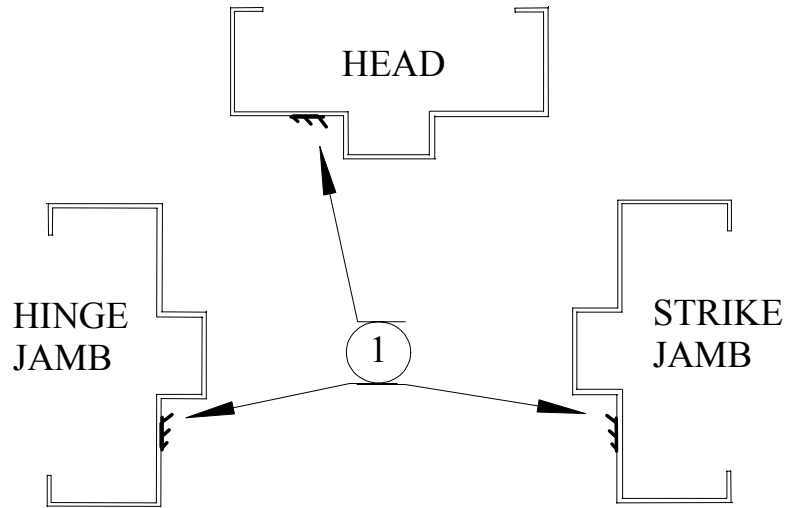

NOTE: DECIBEL PLUG IS TO BE INSTALLED AGAINST THE FLOOR AND STOP OF THE FRAME ON THE HINGE AND STRIKE JAMB.

ITEM NO.	DESCRIPTION SEAL SET NO. 13		
1	DHSI	105	ADHESIVE GASKETING
2	DHSI	CS	CAP SWEEP DOOR BOTTOM
3	DHSI	DP	ADHESIVE DECIBEL PLUG

NOTES;

1. THIS DRAWING REFERS TO SEAL ORIENTATION ONLY.
2. REFER TO SEAL MANUFACTURERS INSTALLATION INSTRUCTIONS FOR APPROPRIATE INSTALLATION TECHNIQUE AS DETERMINED PER SEAL BEING USED.
3. DOOR BOTTOM MUST SEAL AGAINST A SOLID SMOOTH SURFACE
4. DRAWING NOT TO SCALE.
5. OSHKOSH DOOR COMPANY RESERVES THE RIGHT TO CHANGE DESIGN AND / OR DETAILS OF ITS PRODUCTS WITHOUT NOTICE.