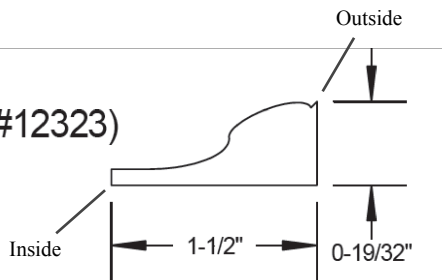

WOOD MOLDING PROFILES

P1 (AWI #10421)

P2 (AWI #12322)

P3 (AWI #12323)

P4 (AWI #12423)

Ogee for Classique Design

OSHKOSH

Door Company
FOR MORE INFORMATION
Call 920-233-6161
www.oshkoshdoor.com