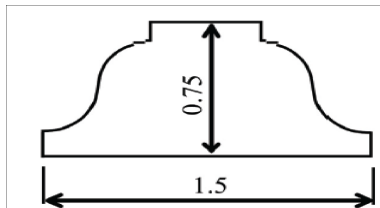

WOOD MOLDING PROFILES

P1 (AWI #10421)

P2 (AWI #12322)

P3 (AWI #12323)

P4 (AWI #12423)

Ogee for Classique Design

OSHKOSH

Door Company
FOR MORE INFORMATION
Call 920-233-6161
www.oshkoshdoor.com