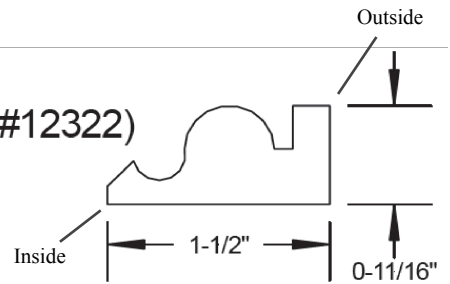

WOOD MOLDING PROFILES

P1 (AWI #10421)

P2 (AWI #12322)

P3 (AWI #12323)

P4 (AWI #12423)

Ogee for Classique Design

OSHKOSH

Door Company
FOR MORE INFORMATION
Call 920-233-6161
www.oshkoshdoor.com