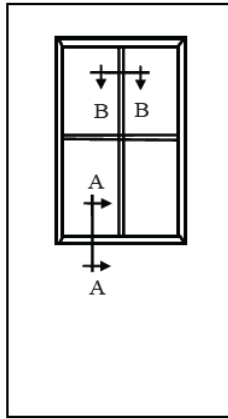

OSHKOSH STANDARD WOOD DIVIDED LITE KITS

WG-4

WG-6

WG-9

WFG-10

WFG-15

Wood divided lite kits are available in alder and oak only. These kits can only be used in non-labeled doors. Kits are shipped loose and utilize one piece 1/4" glass (not included).

Kits for other glass thickness are available on request. Call our Wood Door Estimating Department for information.

OSHKOSH STANDARD WOOD DIVIDED GLASS AND WOOD PLANT-ON COMBINATIONS

(Note: Custom designed layouts and profiles available upon request)