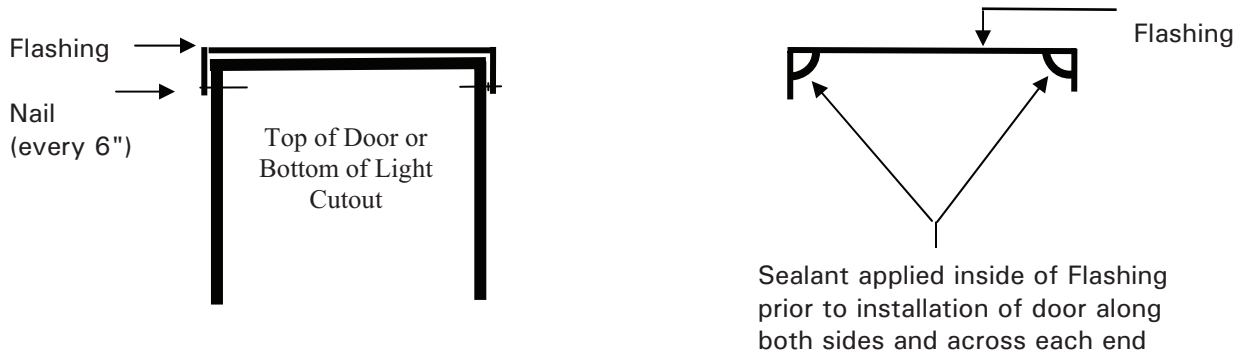

PROPER INSTALLATION OF FLASHING AT THE TOP OF THE DOOR

PROPER INSTALLATION OF EXTERIOR VISION KIT WITH WOOD STOPS

Note: Due to the intricacies and multiple options available, an all inclusive chart is impossible. For detailed information concerning specific applications, please contact the factory.
 Phone 920-233-6161 or Fax to 1-800-782-1281.