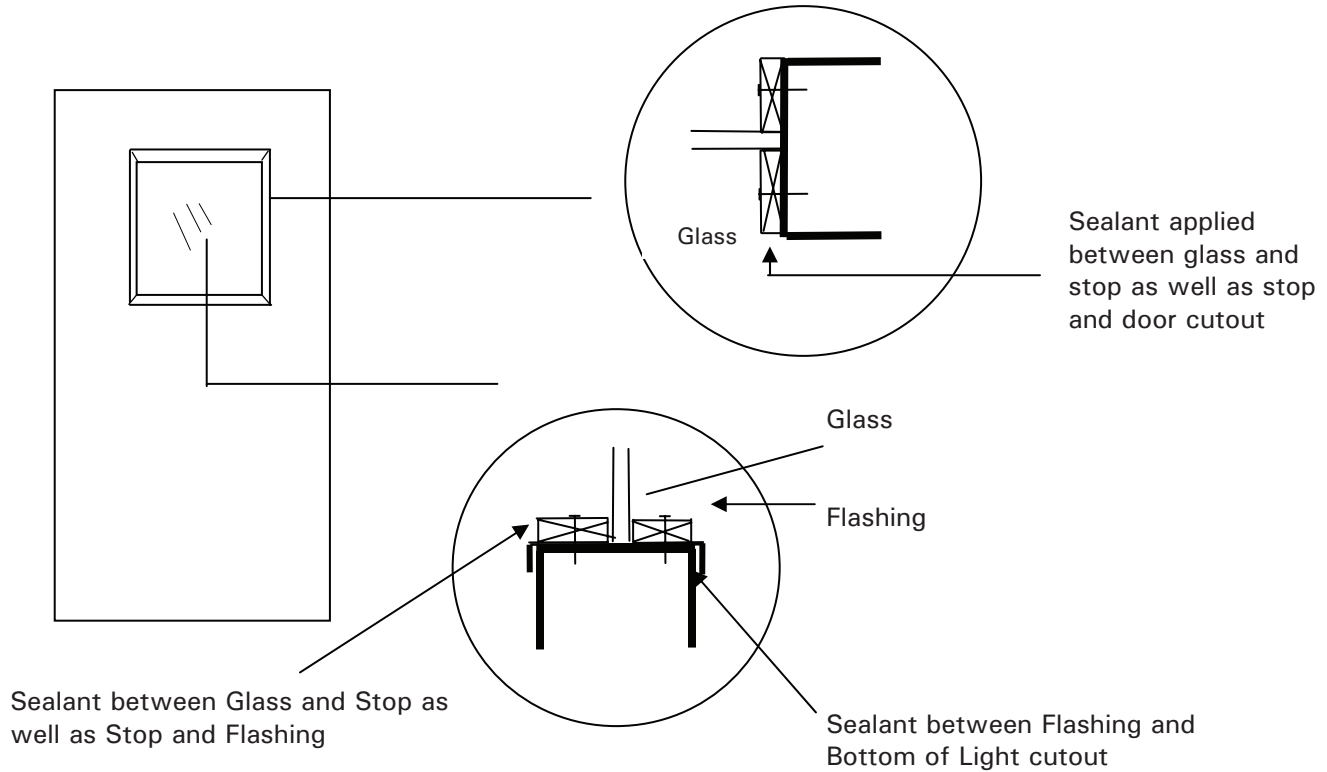

PROPER INSTALLATION OF FLASHING AT THE TOP OF THE DOOR

PROPER INSTALLATION OF EXTERIOR VISION KIT WITH WOOD STOPS

Note: Due to the intricacies and multiple options available, an all inclusive chart is impossible. For detailed information concerning specific applications, please contact the factory.
 Phone 920-233-6161 or Fax to 1-800-782-1281.